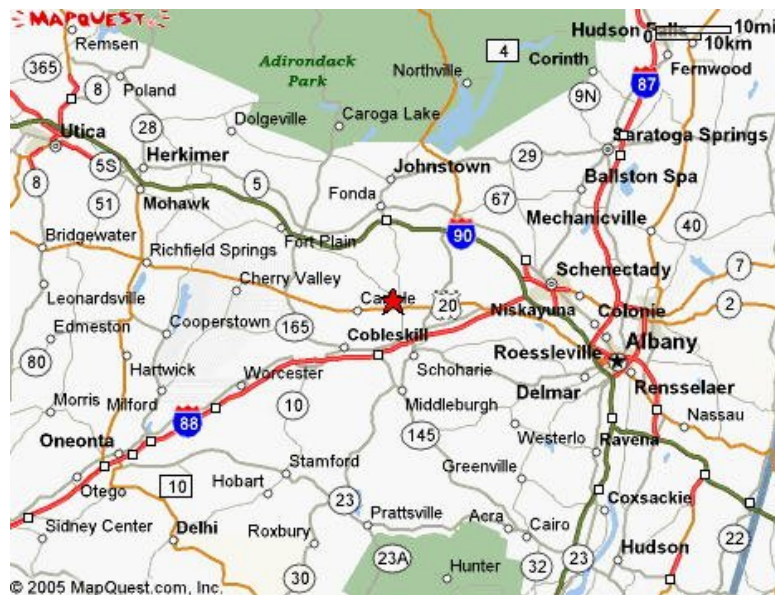

Directions from I90 West

Exit 29 out of toll plaza take left onto rt5 east it will turn into RT 162 you will go 11.5 miles Stonewall Boarding kennel is on the right.

Directions from New York State Thurway

Take exit 25A for RT88, Then follow directions from RT88

Directions from RT88 Exit 23 Central Bridge

From the East make a right hand turn off RT88

From the West make a Left hand turn off RT88

From the light make a left at light.

You are heading RT 7 head west for 1 mile

Make right on RT30A at red barrel head Gas station

You will head north on 30a for 3.5 miles.

You will cross intersection of RT20 and RT162/RT30a.

go straight thru light exactly 1.7 miles

Stonewall Boarding Kennel on left.

My Driveway is very long over 1400 FT you will see a house and then look for RED, WHITE & BLUE BARN.

Stonewall Boarding & Game Preserve

www.stonewallboarding.com

3 hours From New York City